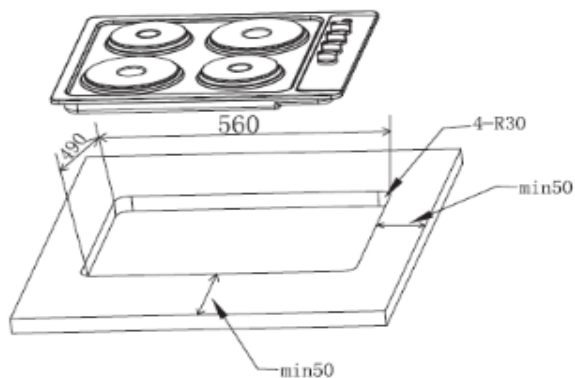

## Appliance Data Sheet

<b>Product Type</b>	<b>Electric Hob</b>
<b>Product Code</b>	<b>UBSPH60KCR</b>
	<b>Product Description</b>
	60cm Solid Hotplate Hob

### Features / Specification

Barcode	8422248617581
Colour	Black
Hob Surface Material	Stainless Steel
No of Cooking Zones	4
Heat Indicator Light	Yes
Timer	No
Child Safety Lock	No
Type of Control	Control Knobs
Number of Power Levels	6
Keep Warm Function	No
Boost Function	No
Pause Function	No

### Dimensions & Technical Information

Product Dimensions width x depth x height	635 x 580 x 130
Packed Dimensions width x depth x height	590 x 510 x 55mm
Product Weight (kg)	8.7 kg Unpacked / 10.3 kg Packed
Cut Out Dimension	560 x 490mm
Total Power	5500W
Supply Connection	32A